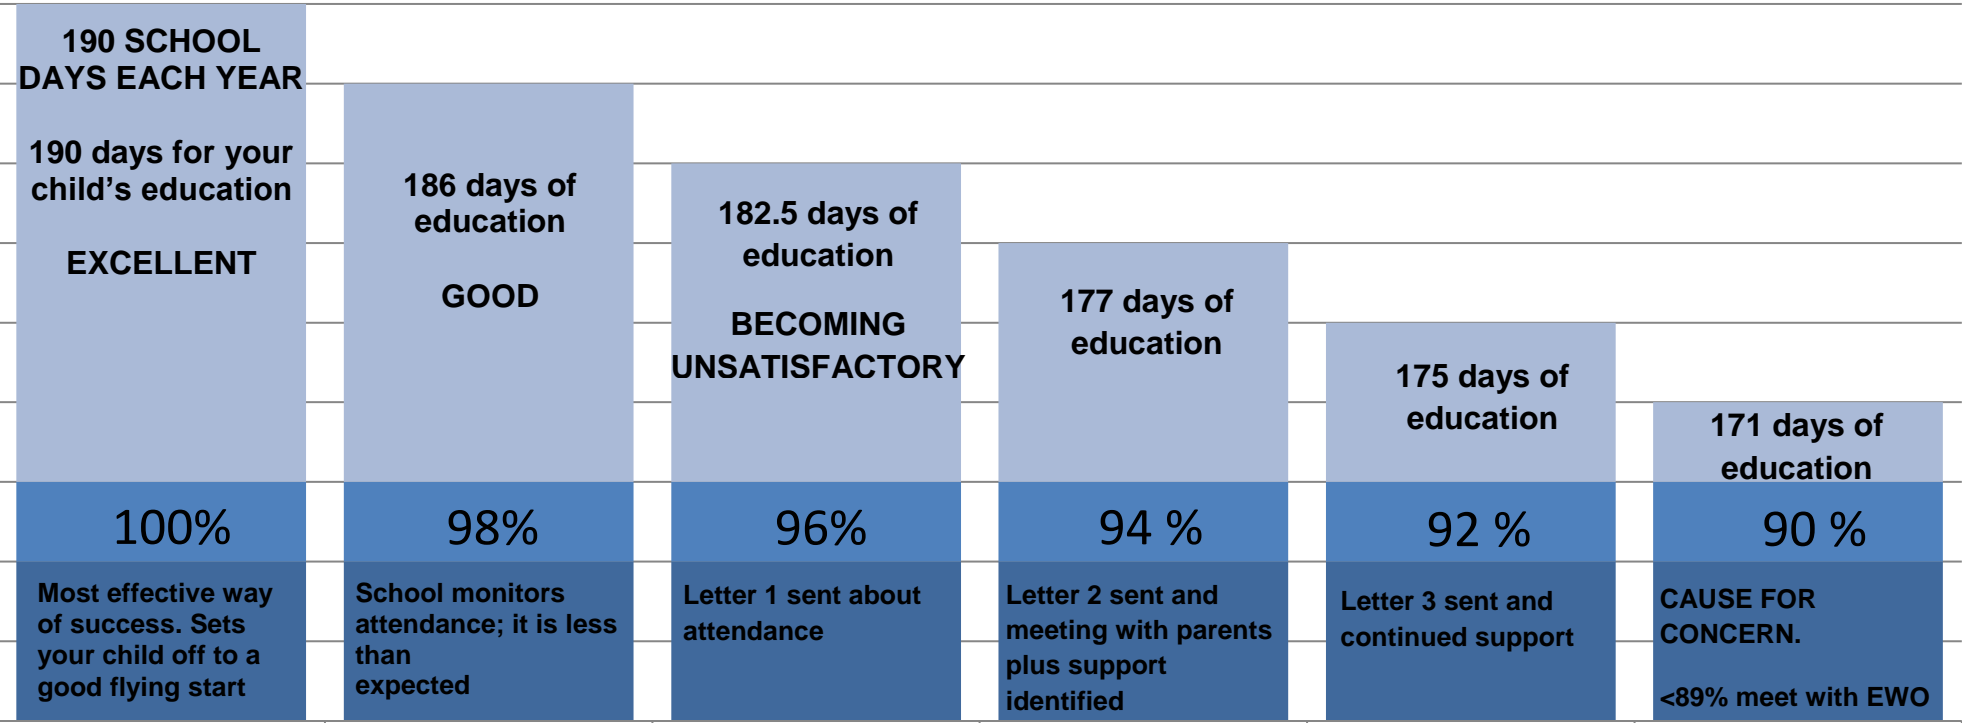

**Dry Drayton C of E Primary School
Attendance Information for Parents/Carers
January 2020**

EVERY LESSON COUNTS
Days off school add up to lost learning and impact on your child's life chances.

0 days absence	4 days absence	7.5 days absence	13 days absence	15 days absence	19 days absence
----------------	----------------	------------------	-----------------	-----------------	-----------------

Category 1 Category 2 Category 3 Category 4 category 5 category 6